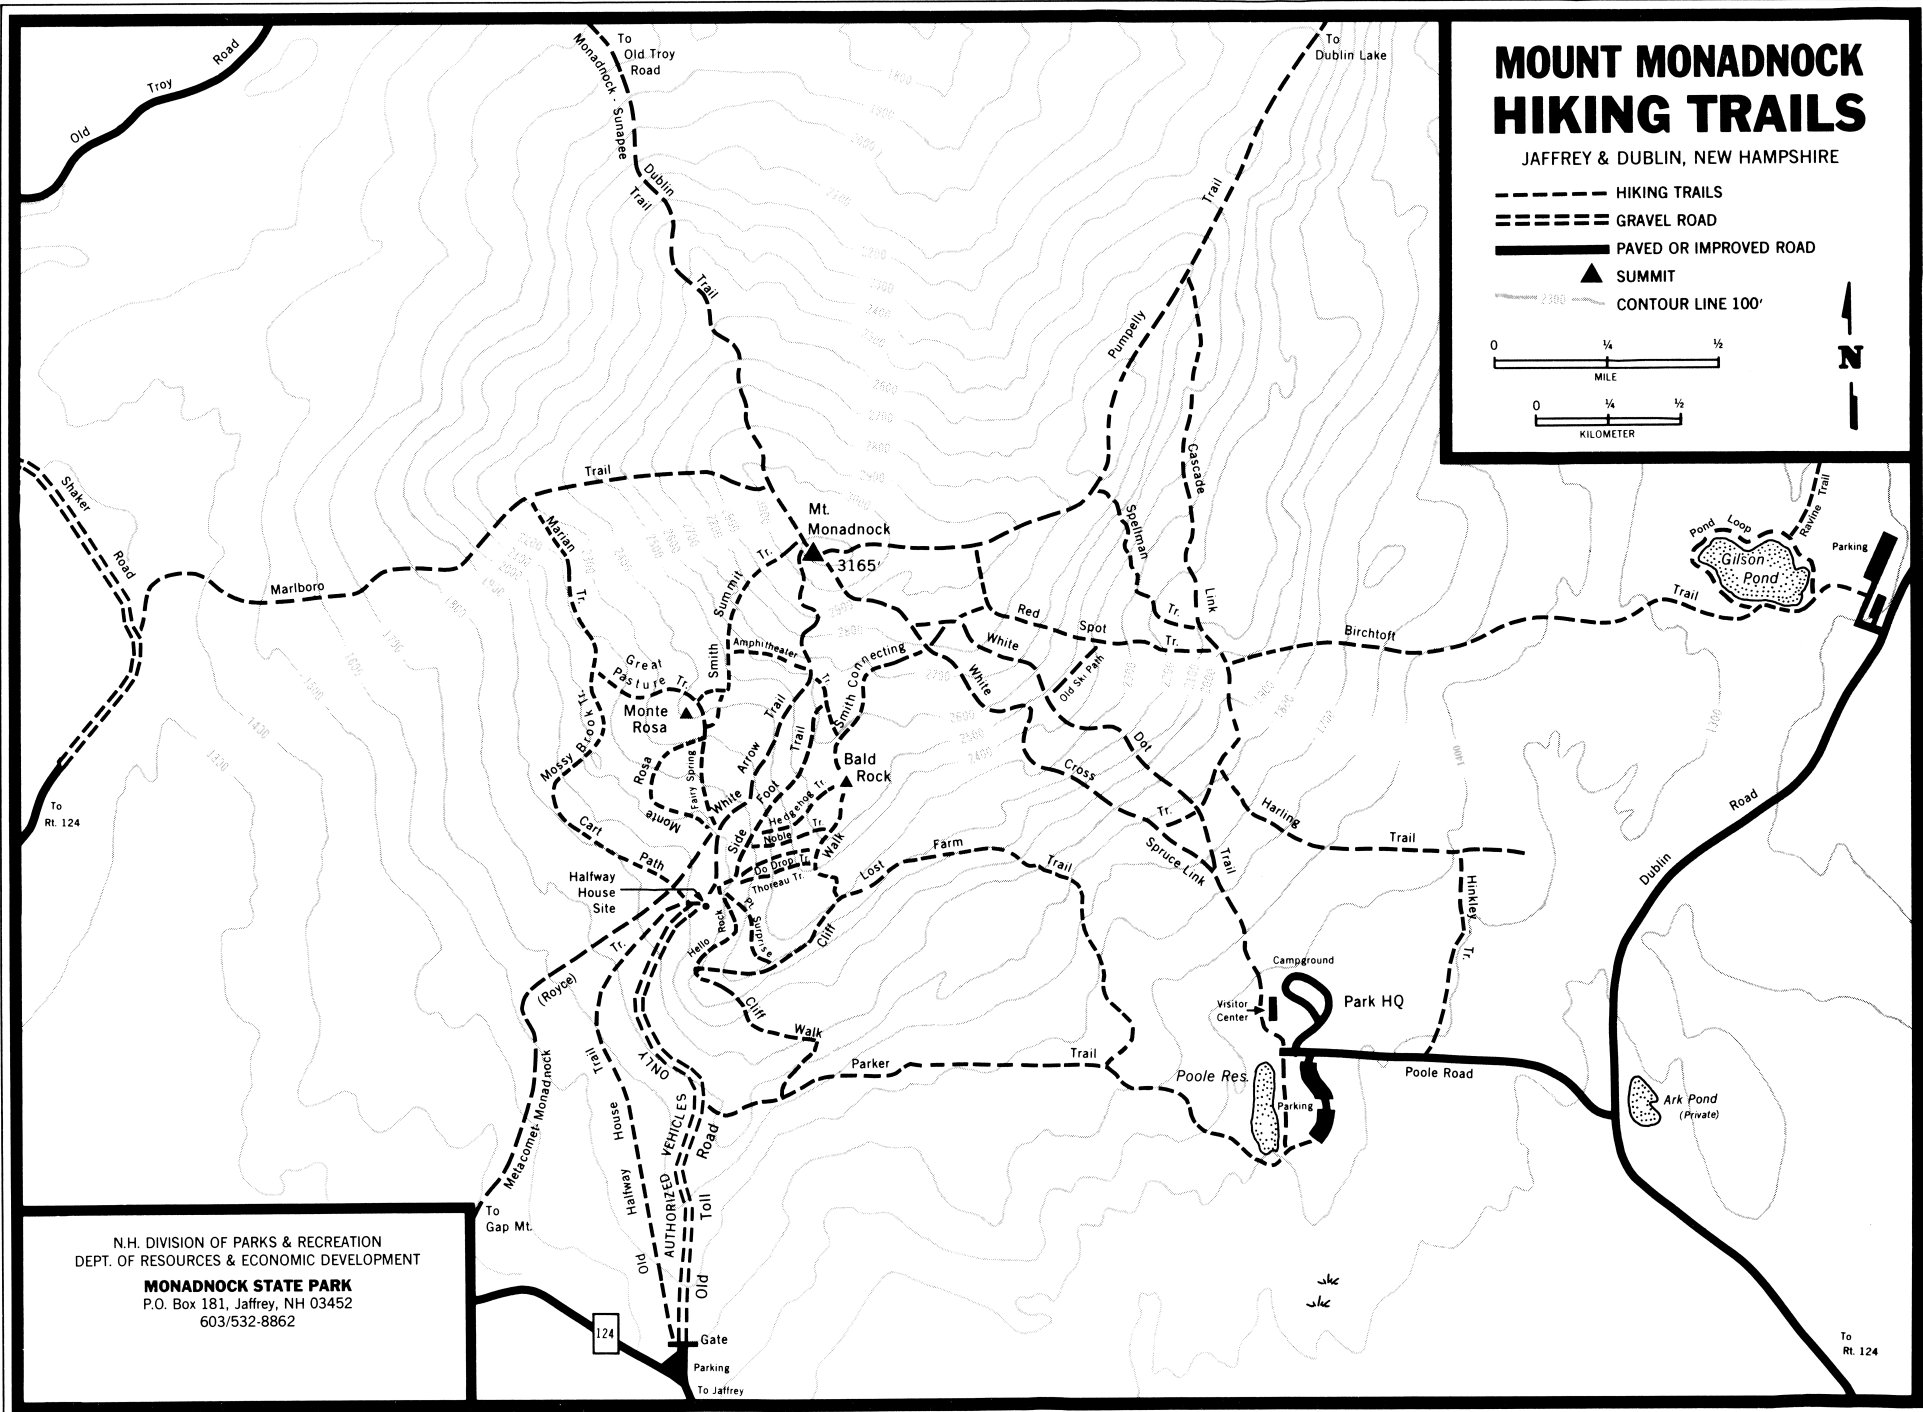

MOUNT MONADNOCK HIKING TRAILS

JAFFREY & DUBLIN, NEW HAMPSHIRE

- HIKING TRAILS
- ===== GRAVEL ROAD
- PAVED OR IMPROVED ROAD
- ▲ SUMMIT
- 100' CONTOUR LINE 100'

N.H. DIVISION OF PARKS & RECREATION
DEPT. OF RESOURCES & ECONOMIC DEVELOPMENT
MONADNOCK STATE PARK
P.O. Box 181, Jaffrey, NH 03452
603/532-8862